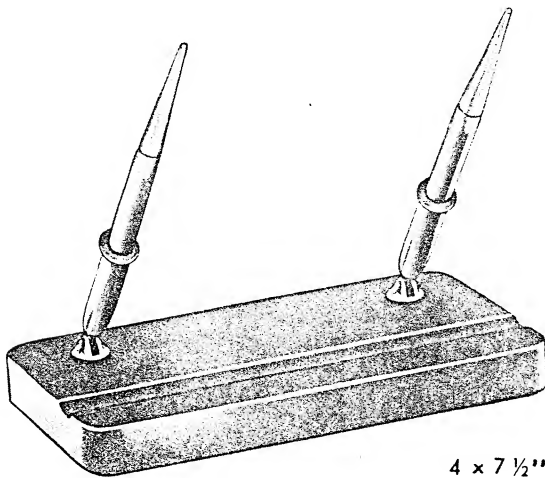

4 x 7 ½"

4501J (Illustrated)
JET CRYSTAL
With (2) 121SKD White Dot Pens $45.00
With 5SKD Pen, pencil or ballpoint (any two) 30.00

4501M
MEXICAN ONYX
With (2) B121SKD White Dot Pens $45.00
With B5SKD Pen, Pencil or ballpoint (any two) .. 30.00

4501S
SPANISH ONYX
With (2) B121SKD White Dot Pens $45.00
With B5SKD Pen, Pencil or ballpoint (any two) .. 30.00